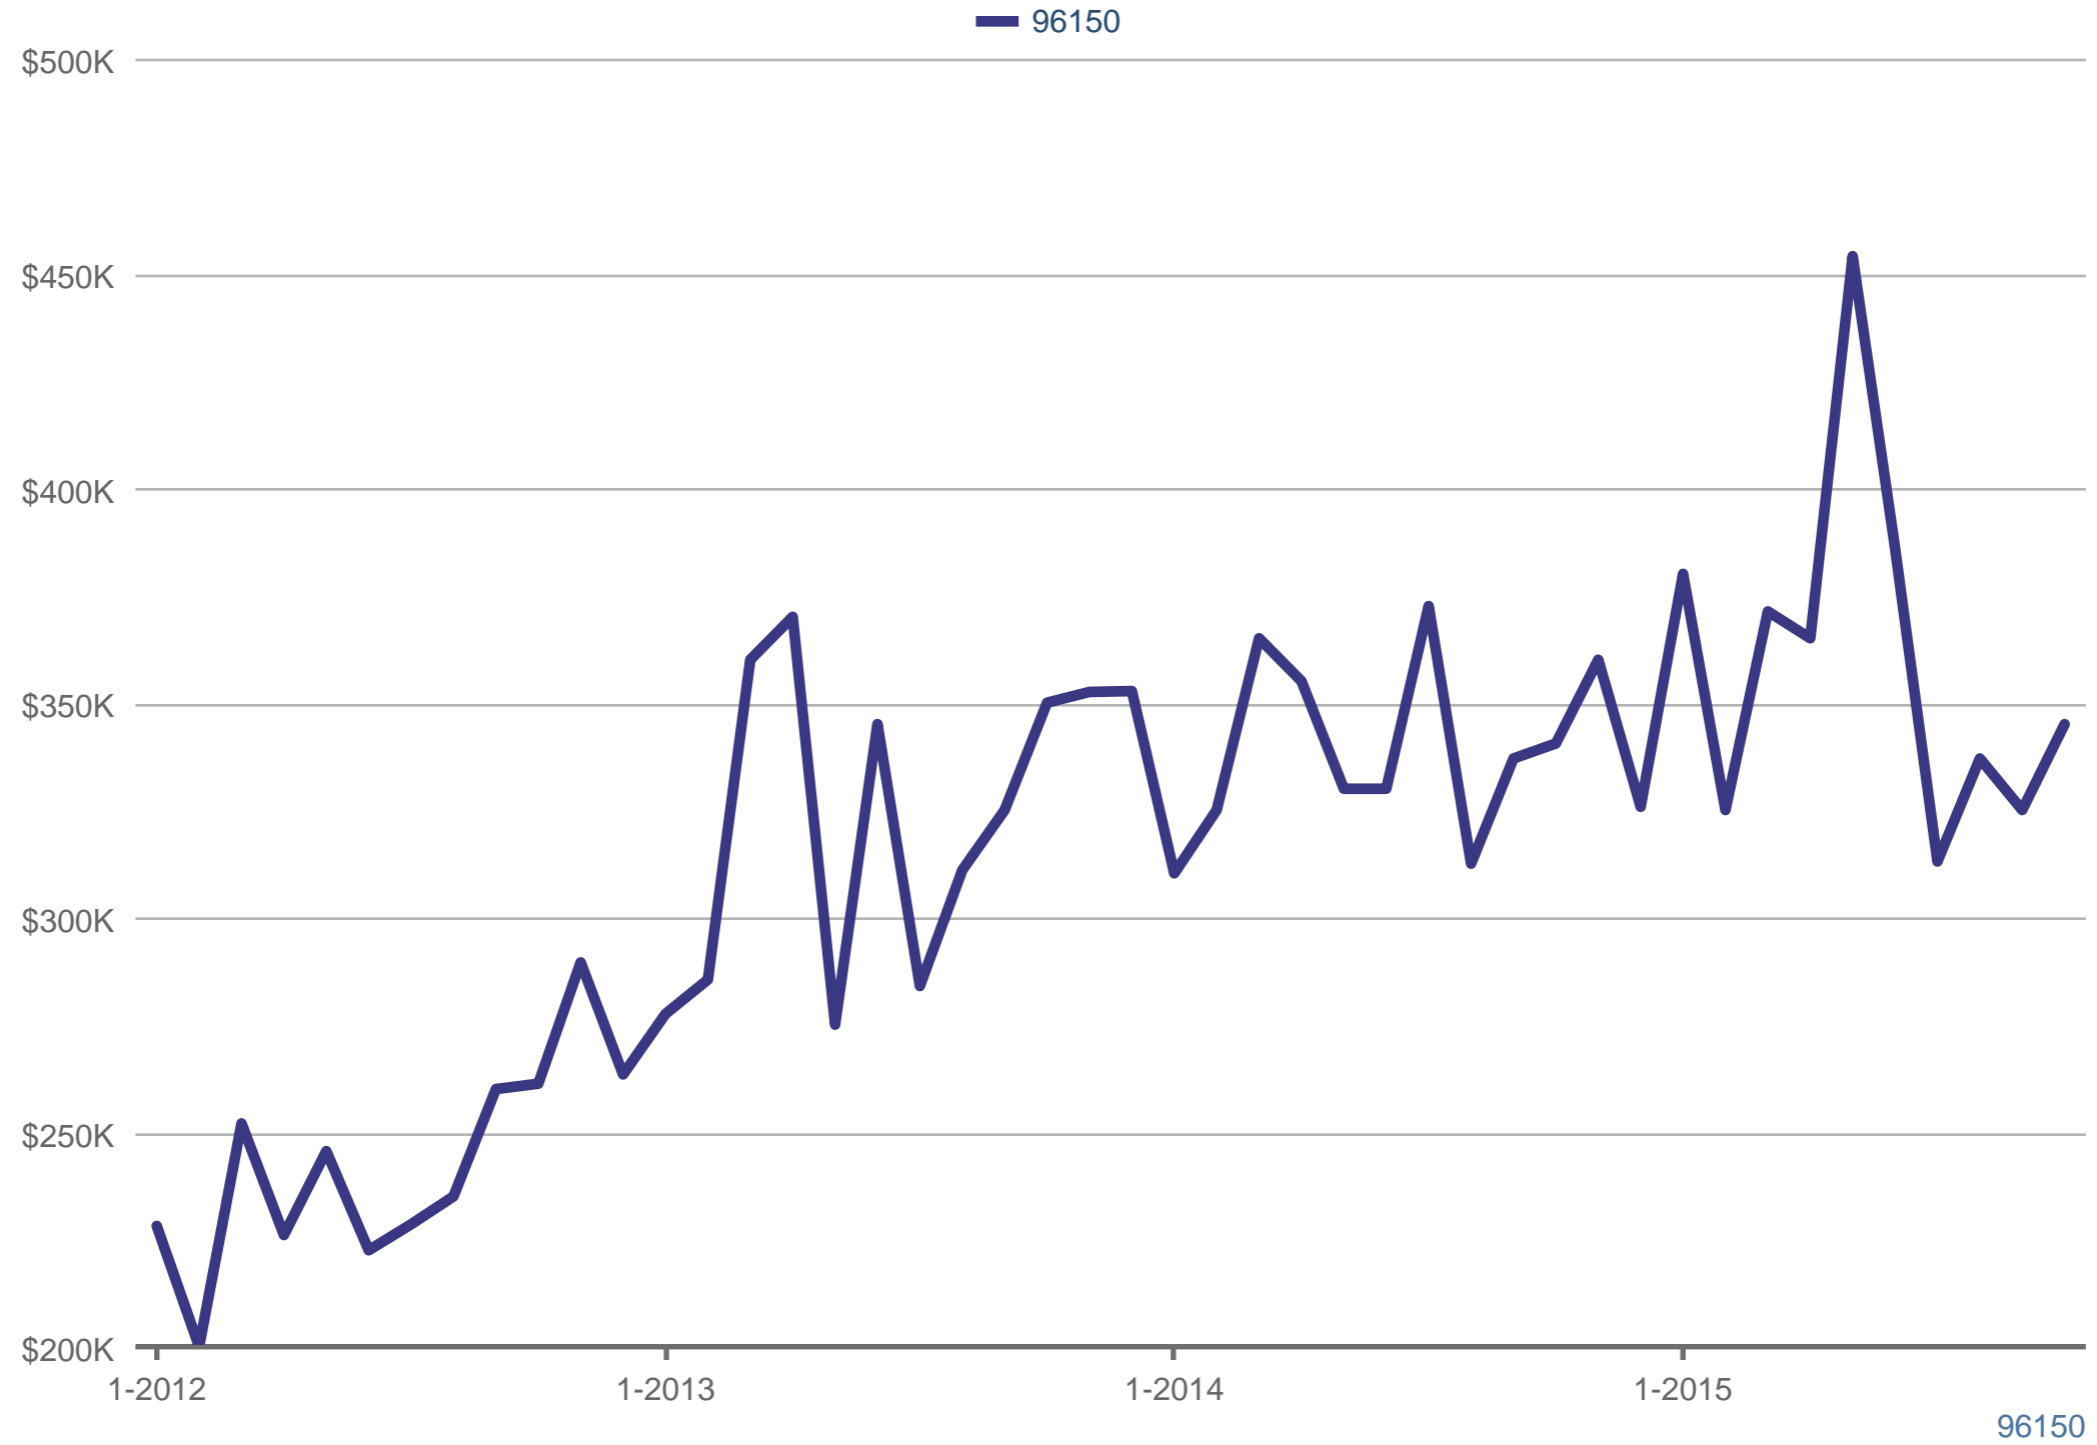

### Median Sales Price

Each data point is one month of activity. Data is from November 20, 2015.

All data from the South Tahoe Association of REALTORS® MLS. Data deemed reliable but not guaranteed. Powered by 10K Research and Marketing.