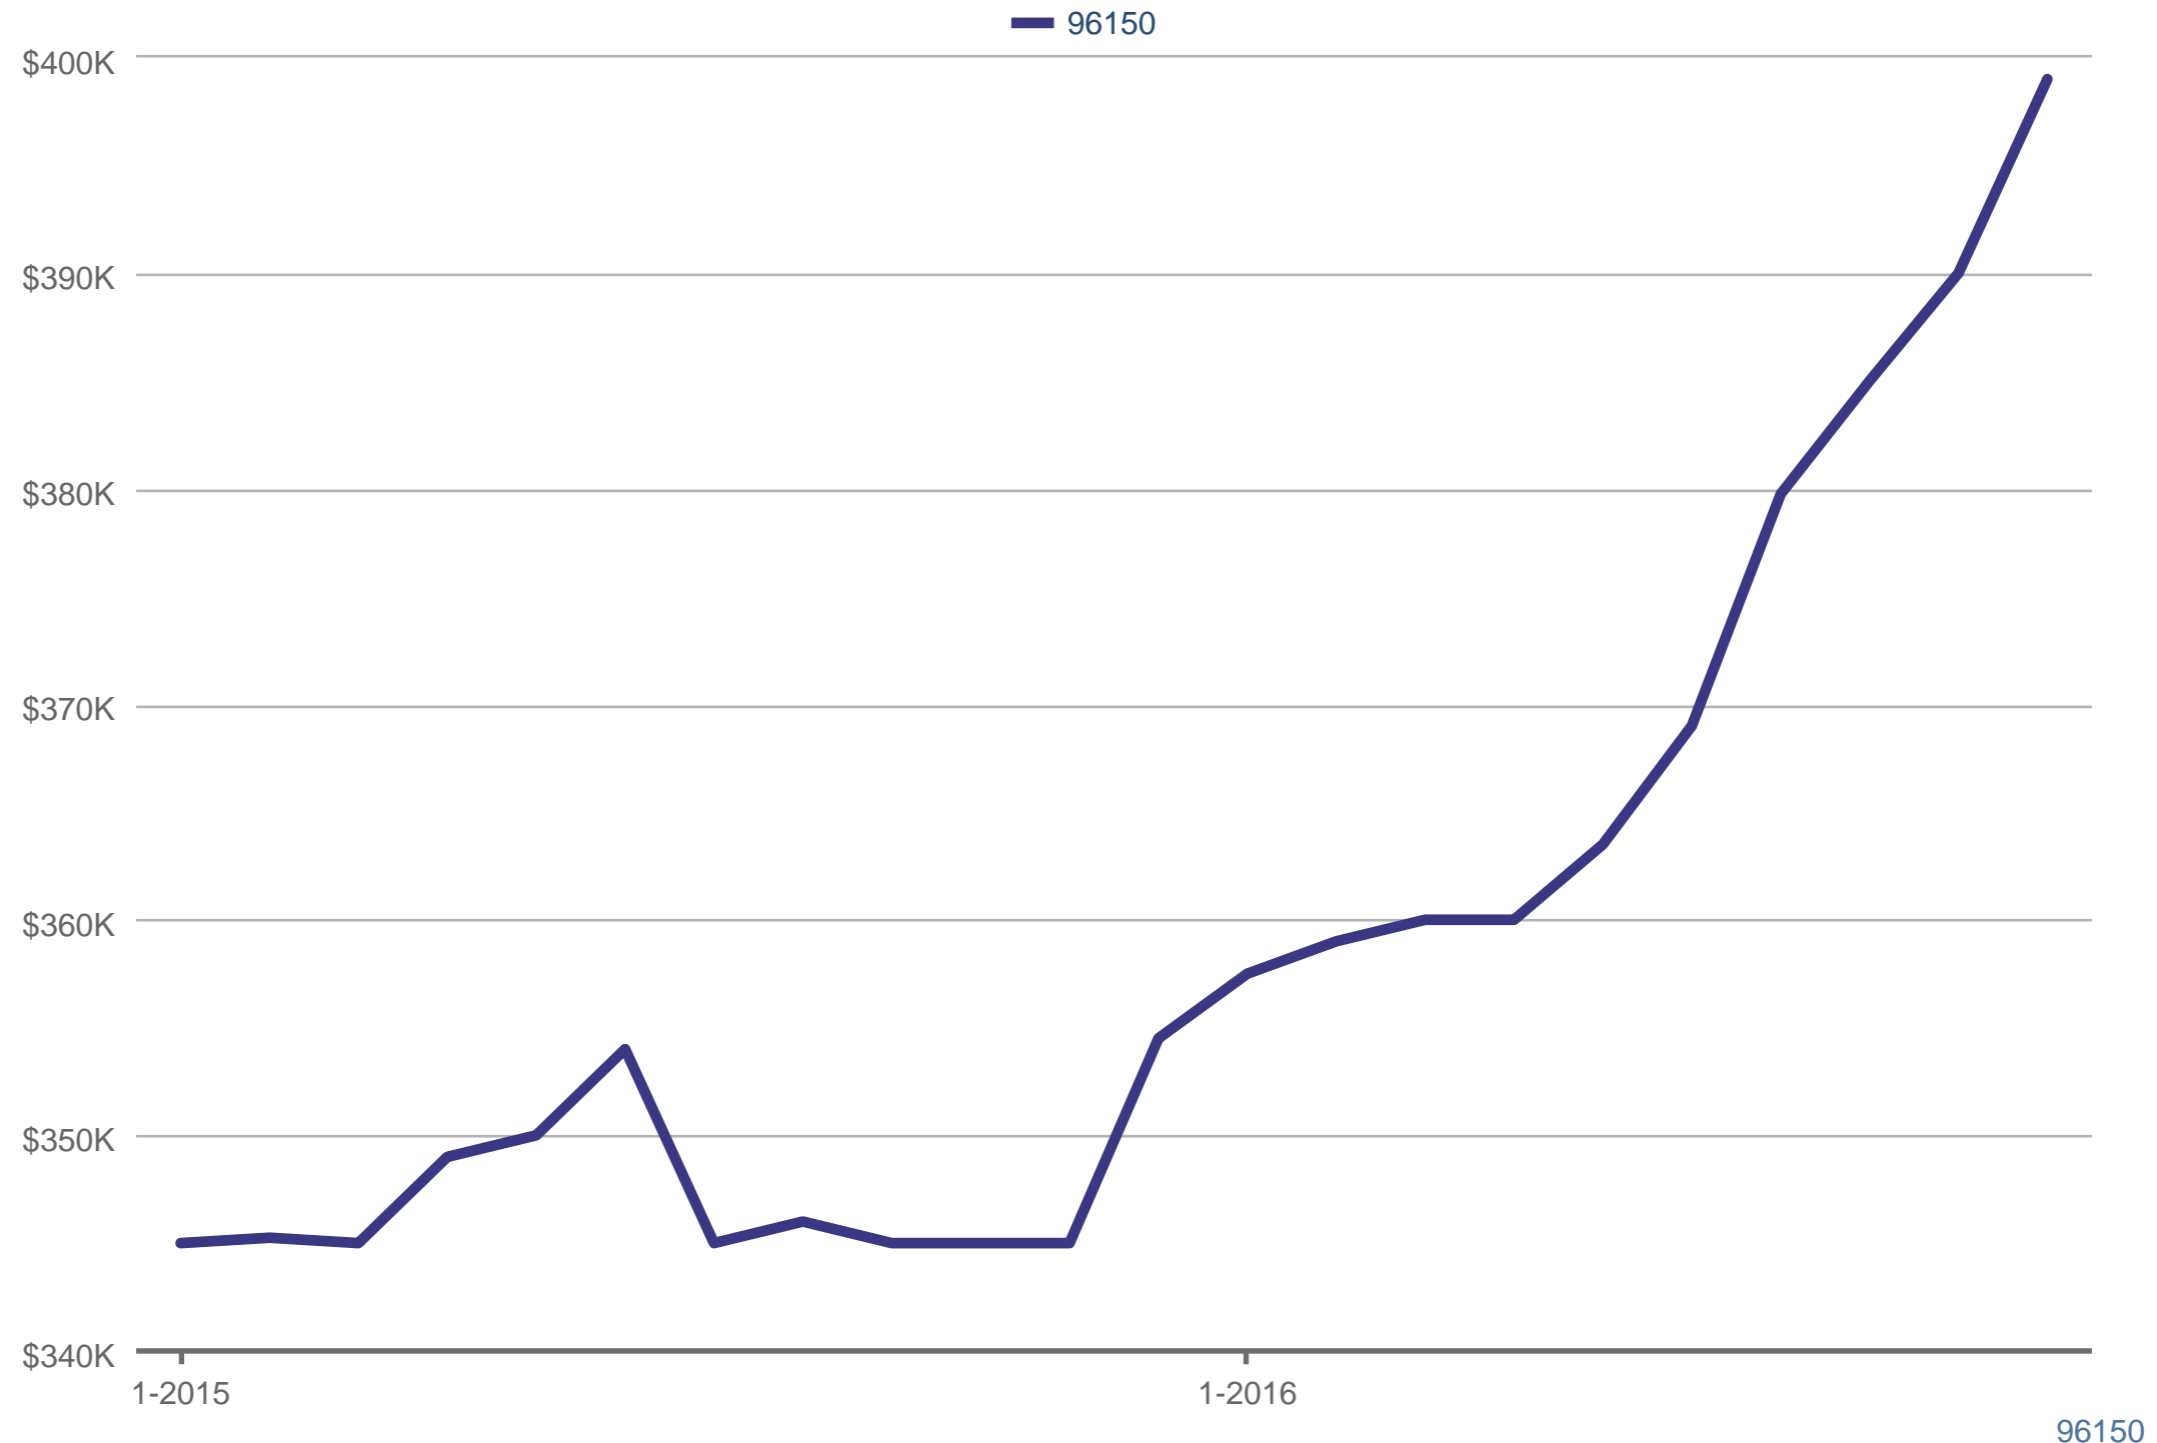

### Median Sales Price

Each data point is 12 months of activity. Data is from November 17, 2016.